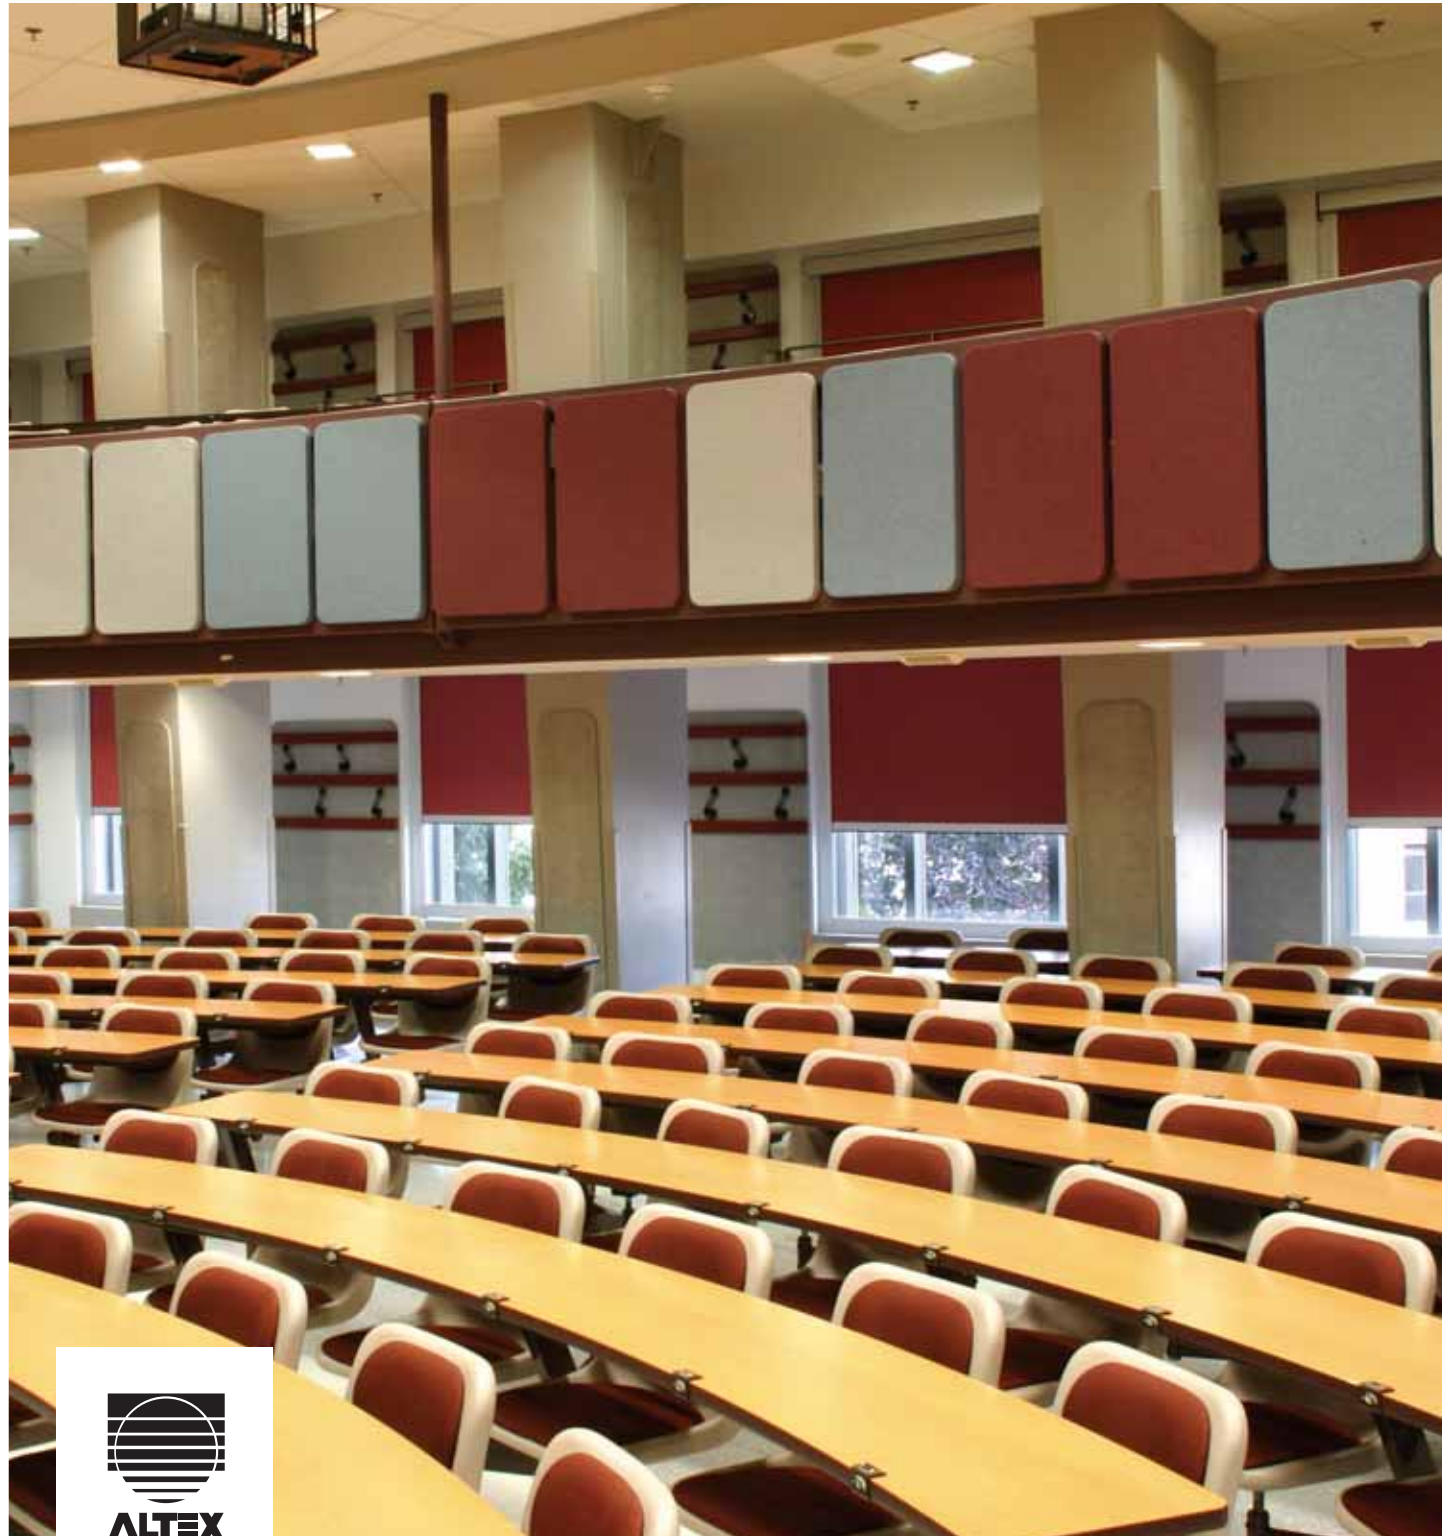

AVANTEK®

Cassette et base d'aluminium //
Aluminium cassette and bottom bar

Université de Montréal

AVANTEK®

Cassette et base d'aluminium //
Aluminium cassette and bottom bar

Stores pour protection solaire
Solar screen shading system

3530, boulevard des Entreprises
Terrebonne, Québec (Canada)
J6X 4J8

Tel.: (450) 968-0880
Fax: (450) 968-0884

Sans frais (Québec): 1 (800) 363-8278
Fax sans frais: 1 (800) 561-0938

Sans frais (Ontario - Maritimes): 1 (800) 363-5930

www.altex.ca | info@altex.ca

© / 2006. Tous droits réservés / All right reserved // ALTEX // Terrebonne, Qc, Canada